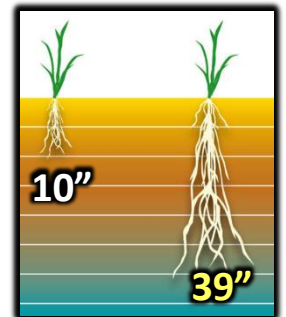

**FSM
Brand**

Insights™

Fowler Seed Marketing

... serving your Seed and Soil Fertility needs since 1995

Issue 209 ©Fowler Seed Marketing

Have you taken a closer look at

NutriFiber® grasses ?

NutriFiber® is grass with a strong, impressive root system and nutritious, protein rich leaves. **NutriFiber®** offers four advantages outlined below on the grasses traditionally grown by dairy farmers.

Highest Protein Yield because **NutriFiber®** is high-yielding and rich in protein.

A three-year research project demonstrated that **NutriFiber®** yields 30% more dry matter and 30% more protein than perennial ryegrass.

Climate Resistant because **NutriFiber®** roots deeply.

NutriFiber® is tolerant to long periods of drought. During dry periods **NutriFiber®** is able to absorb water from deeper layers in the soil. The grass continues to grow and produces a whopping 47% more yield during dry summer months.

Mineral Efficient because **NutriFiber®** uses minerals from deeper layers in the soil.

Soil permitting, **NutriFiber's®** roots can reach depths of more than 39", compared with only 10" on average for perennial ryegrass. This enables **NutriFiber®** to utilize more nutrients contained in the soil and produce higher yields for at least ten years with undiminished productivity.

Check **NutriFiber**

Healthy Cows because **NutriFiber®** provides effective fiber.

The effective fiber leaves of **NutriFiber®** stimulate rumination activity in cows and is indispensable to healthy rumen activity. Healthy cows produce more milk... and rumen acidosis occurs at many dairy farms and often goes unnoticed. It mostly affects highly productive dairy cattle that are given too much high energy feed (sugars and starches).

The benefits of NutriFiber® are happening right here in Ohio.