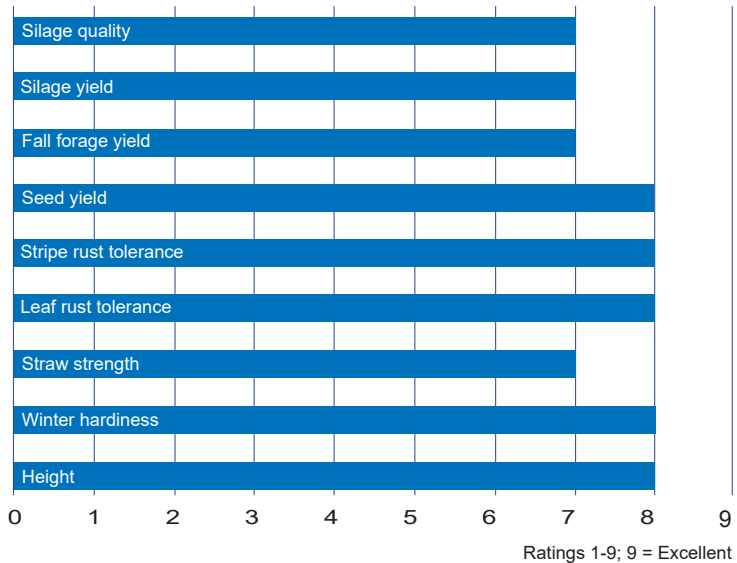

Flex 719 BRAND Winter Triticale

7 year winter silage yields, DM tons per acre

	2016	2015	2014	2013	2012	2011	2010	Mean 7 year
TriCal Exp	6.34	10.63	5.53	4.81	6.58	5.87	7.07	6.69
Flex 719	7.04	8.44	5.13	5.61	6.64	5.94	7.85	6.66
TriCal 102	6.61	9.18	5.25	5.20	6.67	5.69	6.82	6.49
TriCal 141	6.77	8.35	4.85	5.34	6.24	5.71	6.83	6.30
TriCal 718	7.00	8.16	4.16	5.54	6.70	4.75	6.64	6.14
Forerunner	4.21	6.71	3.54	4.54	5.66	4.91	7.20	5.25
TriCal 336	4.70	6.87	3.29	4.96	5.12	4.47	5.65	5.01
TriCal 815	5.20	7.15	3.04	4.18	5.39	4.87	5.54	5.05
Bobcat		6.32	3.69	3.77	4.41	3.69	5.22	
Merlin	5.06	0	2.40	2.20	3.88	2.57	4.30	2.92

Key Attributes:

- Awnletted (reduced beard length)
- Moderate plant height
- Good straw strength
- Good early seedling vigor
- High seed yield
- High silage yield
- Good silage quality
- Adapted widely throughout Mid-Atlantic, Central Plains, and Northern US